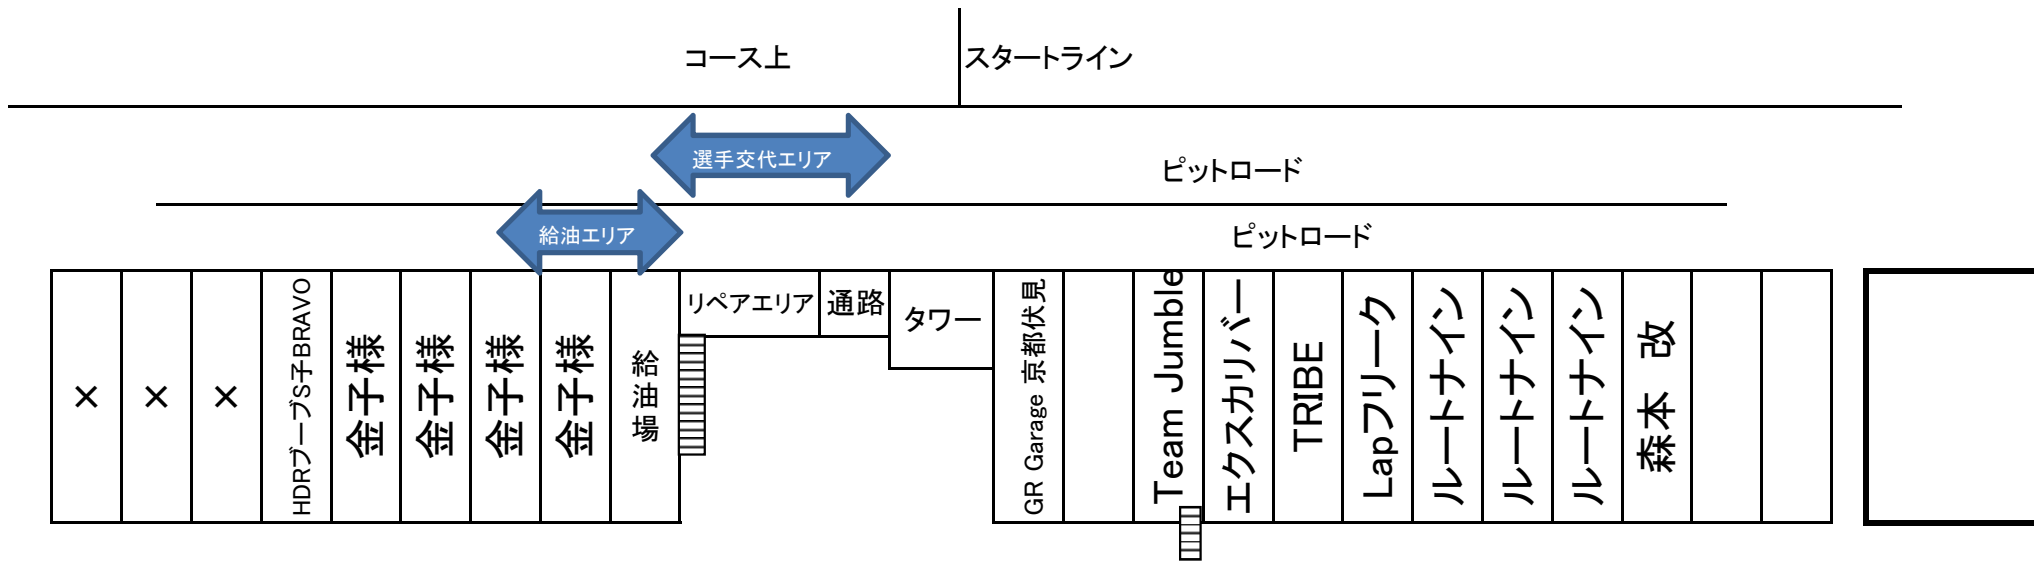

GR Garage 京都伏見 RENTAL KART CUP 2021

パドック割